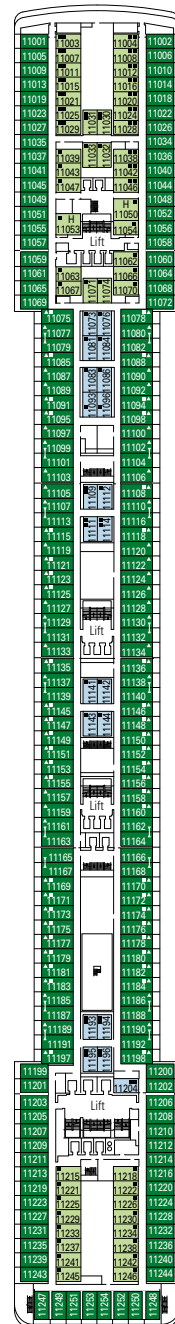

MSC Poesia

Use the deck plans to select your ideal cabin. Choose the deck you wish then use the colours to identify the category of accommodation you desire

1275 CABINS | 3223 GUESTS

Data and descriptions are subject to change and will be verified at the time of booking.

All cabins have one double bed convertible to two single beds except in cabins for guests with disabilities or reduced mobility (H), this does not apply to cabins 15025
 3rd bed available in all categories.
 4th bed available in all categories (except Suite Aurea).

LEGEND

- ▲ Sofa bed
- ◆ Double sofa bed
- 3rd bed is a bunk bed
- 3rd and 4th bed are bunks
- ↔ Connecting Cabins
- H Cabin for guests with disabilities or reduced mobility

DECK 15
ALFIERI

DECK 14
PASCOLI

DECK 12
LEOPARDI

DECK 11
D'ANNUNZIO

DECK 10
CARDUCCI

DECK 9
UNGARETTI

DECK 8
TASSO

DECK 5
PETRARCA