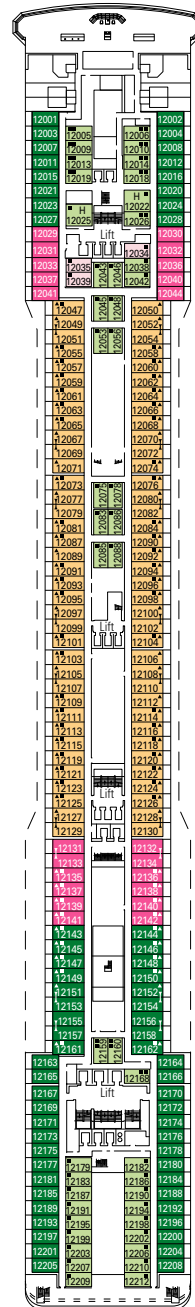

MSC Poesia

Use the deck plans to select your ideal cabin. Choose the deck you wish then use the colours to identify the category of accommodation you desire

1275 CABINS | 3223 GUESTS

Data and descriptions are subject to change and will be verified at the time of booking.

All cabins have one double bed convertible to two single beds except in cabins for guests with disabilities or reduced mobility (H), this does not apply to cabins 15025
 3rd bed available in all categories.
 4th bed available in all categories (except Suite Aurea).

LEGEND

- ▲ Sofa bed
- ◆ Double sofa bed
- 3rd bed is a bunk bed
- 3rd and 4th bed are bunks
- ↔ Connecting Cabins
- H Cabin for guests with disabilities or reduced mobility

DECK 15
ALFIERI

DECK 14
PASCOLI

DECK 12
LEOPARDI

DECK 11
D'ANNUNZIO

DECK 10
CARDUCCI

DECK 9
UNGARETTI

DECK 8
TASSO

DECK 5
PETRARCA