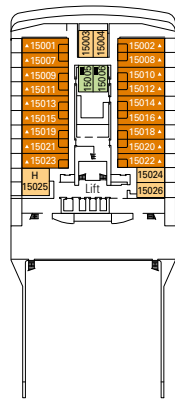

MSC Poesia

Use the deck plans to select your ideal cabin. Choose the deck you wish then use the colours to identify the category of accommodation you desire

1275 CABINS | 3223 GUESTS

Data and descriptions are subject to change and will be verified at the time of booking.

CABIN CATEGORIES AND EXPERIENCES

BELLA · Inside	FANTASTICA · Inside	WELLNESS · Inside	AUREA · Balcony
BELLA · Outside with Partial View	FANTASTICA · Ocean View	WELLNESS · Ocean View	AUREA · Suite
BELLA · Balcony	FANTASTICA · Balcony	WELLNESS · Balcony	

LEGEND

- ▲ Sofa bed
- ◆ Double sofa bed
- 3rd bed is a bunk bed
- 3rd and 4th bed are bunks
- ↔ Connecting Cabins
- H Cabin for guests with disabilities or reduced mobility

DECK 15
ALFIERI

DECK 14
PASCOLI