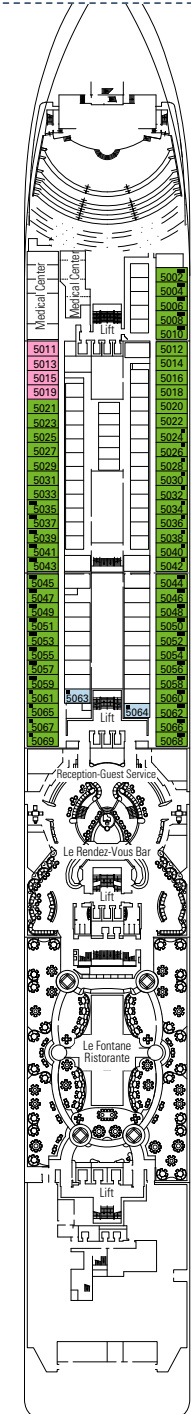

MSC Poesia

Use the deck plans to select your ideal cabin. Choose the deck you wish then use the colours to identify the category of accommodation you desire

1275 CABINS | 3223 GUESTS

Data and descriptions are subject to change and will be verified at the time of booking.

All cabins have one double bed convertible to two single beds except in cabins for guests with disabilities or reduced mobility (H), this does not apply to cabins 15025
 3rd bed available in all categories.
 4th bed available in all categories (except Suite Aurea).

LEGEND

- ▲ Sofa bed
- ◆ Double sofa bed
- 3rd bed is a bunk bed
- 3rd and 4th bed are bunks
- ↔ Connecting Cabins
- H Cabin for guests with disabilities or reduced mobility

DECK 15
ALFIERI

DECK 14
PASCOLI

DECK 12
LEOPARDI

DECK 11
D'ANNUNZIO

DECK 10
CARDUCCI

DECK 9
UNGARETTI

DECK 8
TASSO

DECK 5
PETRARCA