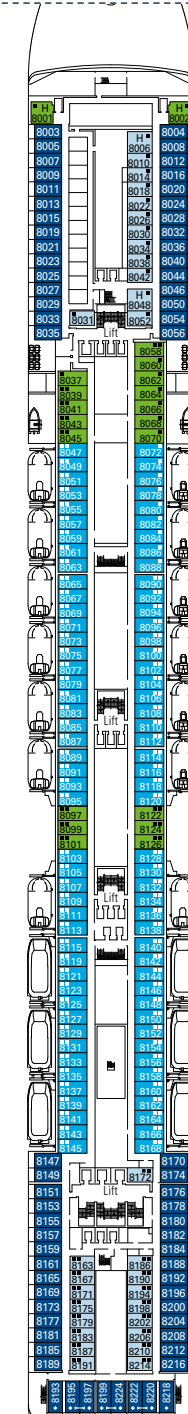

MSC Poesia

Use the deck plans to select your ideal cabin. Choose the deck you wish then use the colours to identify the category of accommodation you desire

1275 CABINS | 3223 GUESTS

Data and descriptions are subject to change and will be verified at the time of booking.

All cabins have one double bed convertible to two single beds except in cabins for guests with disabilities or reduced mobility (H), this does not apply to cabins 15025
 3rd bed available in all categories.
 4th bed available in all categories (except Suite Aurea).

LEGEND

- ▲ Sofa bed
- ◆ Double sofa bed
- 3rd bed is a bunk bed
- 3rd and 4th bed are bunks
- ↔ Connecting Cabins
- H Cabin for guests with disabilities or reduced mobility

DECK 15
ALFIERI

DECK 14
PASCOLI

DECK 12
LEOPARDI

DECK 11
D'ANNUNZIO

DECK 10
CARDUCCI

DECK 9
UNGARETTI

DECK 8
TASSO

DECK 5
PETRARCA