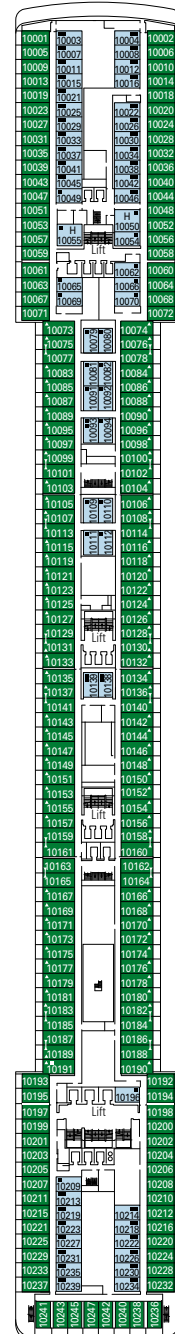

MSC Poesia

Use the deck plans to select your ideal cabin. Choose the deck you wish then use the colours to identify the category of accommodation you desire

1275 CABINS | 3223 GUESTS

Data and descriptions are subject to change and will be verified at the time of booking.

All cabins have one double bed convertible to two single beds except in cabins for guests with disabilities or reduced mobility (H), this does not apply to cabins 15025
 3rd bed available in all categories.
 4th bed available in all categories (except Suite Aurea).

LEGEND

- ▲ Sofa bed
- ◆ Double sofa bed
- 3rd bed is a bunk bed
- 3rd and 4th bed are bunks
- ↔ Connecting Cabins
- H Cabin for guests with disabilities or reduced mobility

DECK 15
ALFIERI

DECK 14
PASCOLI

DECK 12
LEOPARDI

DECK 11
D'ANNUNZIO

DECK 10
CARDUCCI

DECK 9
UNGARETTI

DECK 8
TASSO

DECK 5
PETRARCA