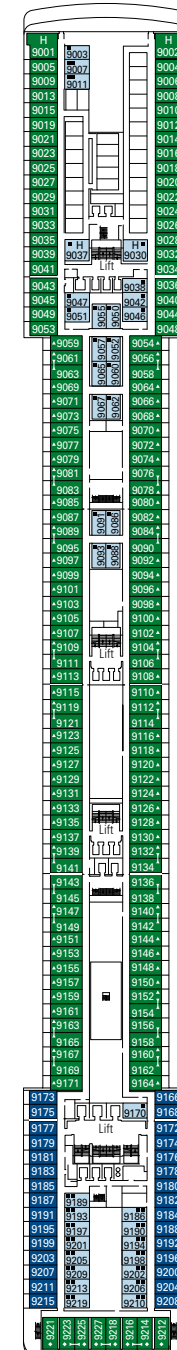

MSC Poesia

Use the deck plans to select your ideal cabin. Choose the deck you wish then use the colours to identify the category of accommodation you desire

1275 CABINS | 3223 GUESTS

Data and descriptions are subject to change and will be verified at the time of booking.

All cabins have one double bed convertible to two single beds except in cabins for guests with disabilities or reduced mobility (H), this does not apply to cabins 15025
 3rd bed available in all categories.
 4th bed available in all categories (except Suite Aurea).

LEGEND

- ▲ Sofa bed
- ◆ Double sofa bed
- 3rd bed is a bunk bed
- 3rd and 4th bed are bunks
- ↔ Connecting Cabins
- H Cabin for guests with disabilities or reduced mobility

DECK 15
ALFIERI

DECK 14
PASCOLI

DECK 12
LEOPARDI

DECK 11
D'ANNUNZIO

DECK 10
CARDUCCI

DECK 9
UNGARETTI

DECK 8
TASSO

DECK 5
PETRARCA