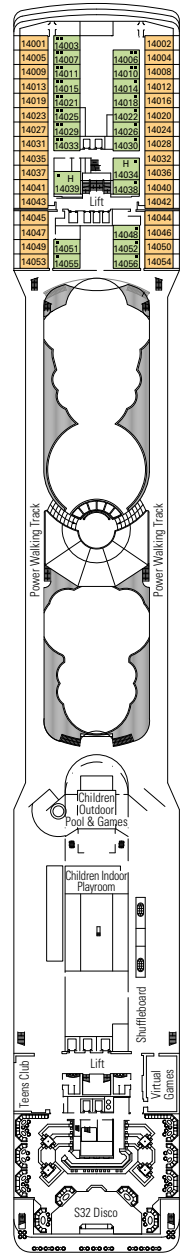

MSC Poesia

Use the deck plans to select your ideal cabin. Choose the deck you wish then use the colours to identify the category of accommodation you desire

1275 CABINS | 3223 GUESTS

Data and descriptions are subject to change and will be verified at the time of booking.

CABIN CATEGORIES AND EXPERIENCES

BELLA · Inside	FANTASTICA · Inside	WELLNESS · Inside	AUREA · Balcony
BELLA · Outside with Partial View	FANTASTICA · Ocean View	WELLNESS · Ocean View	AUREA · Suite
BELLA · Balcony	FANTASTICA · Balcony	WELLNESS · Balcony	

All cabins have one double bed convertible to two single beds except in cabins for guests with disabilities or reduced mobility (H), this does not apply to cabins 15025
 3rd bed available in all categories.
 4th bed available in all categories (except Suite Aurea).

LEGEND

- ▲ Sofa bed
- ◆ Double sofa bed
- 3rd bed is a bunk bed
- 3rd and 4th bed are bunks
- ↔ Connecting Cabins
- H Cabin for guests with disabilities or reduced mobility

DECK 15
ALFIERI

DECK 14
PASCOLI